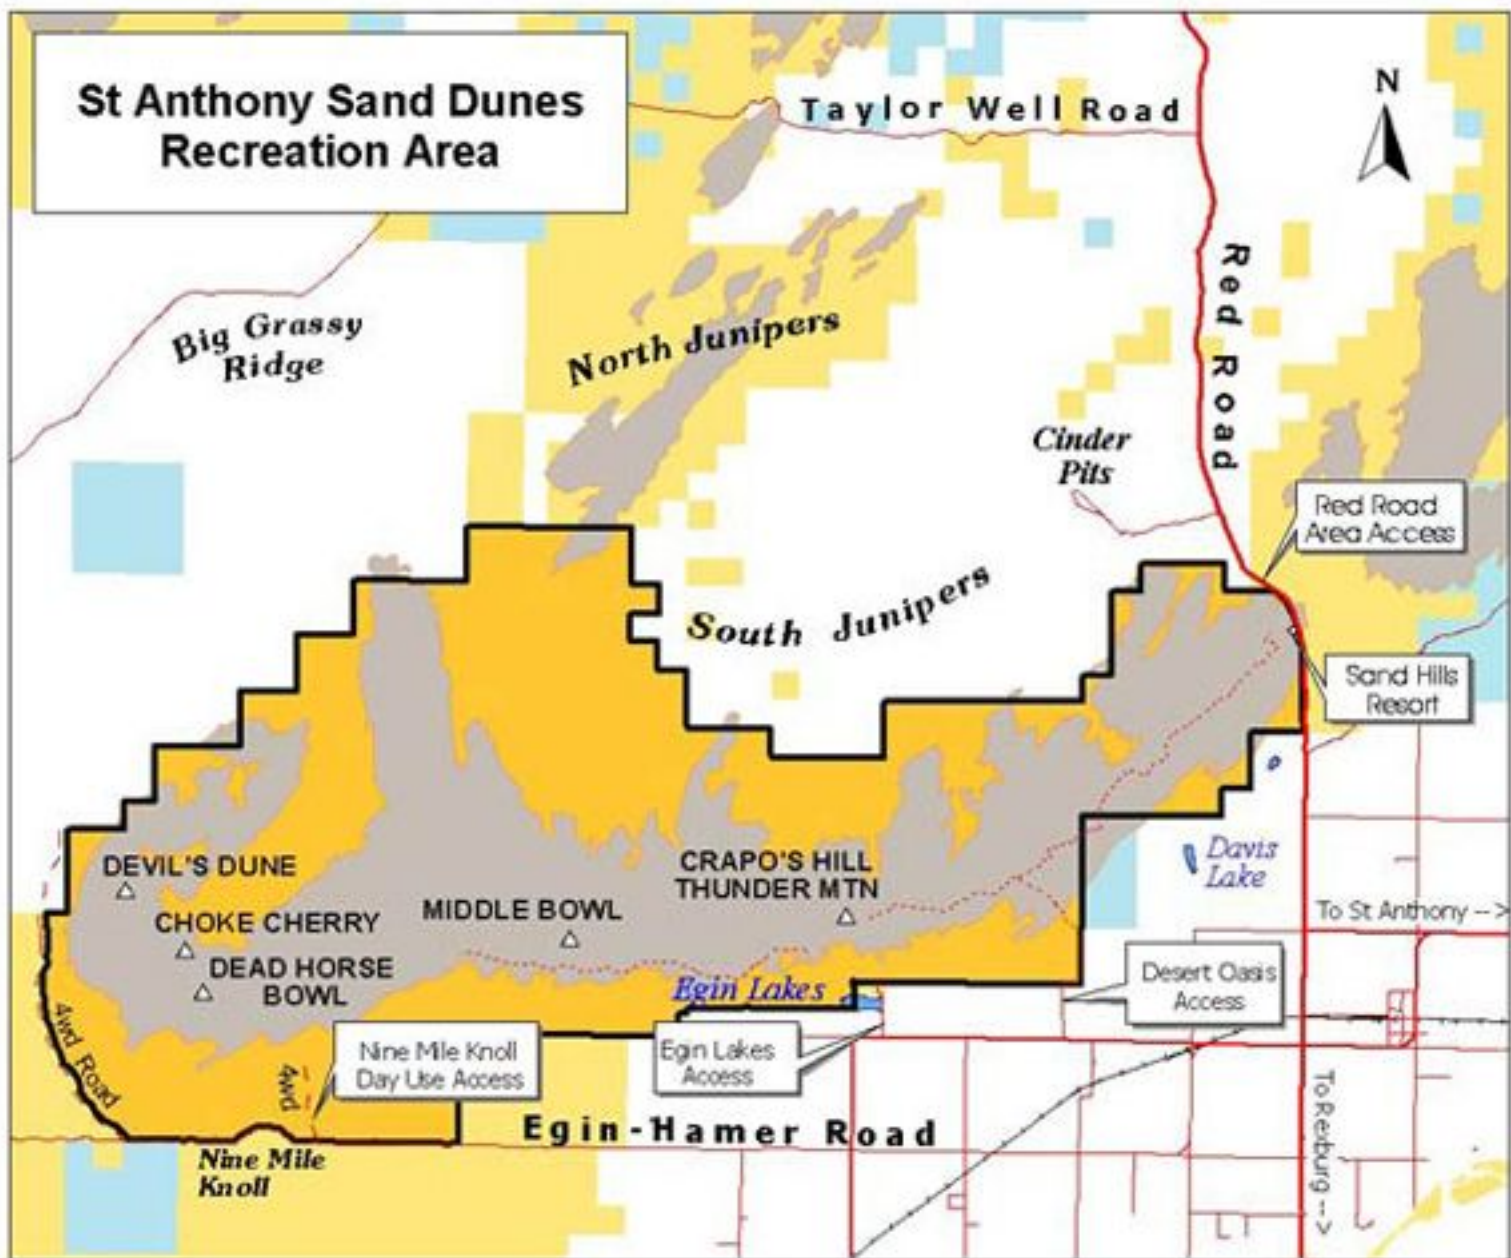

St Anthony Sand Dunes Recreation Area

Land Status

- PRIVATE
- STATE
- BLM
- BLM WSA (Wilderness Study Area)

- SAND
- Major Roads
- Minor Roads
- Sandy Roads
- Designated Routes

0 1 2 Miles

Map Location

DRAFT MAP

No warranty is made for the use of this data for purposes not intended by BLM. No warranty is made for the accuracy or completeness of this data.