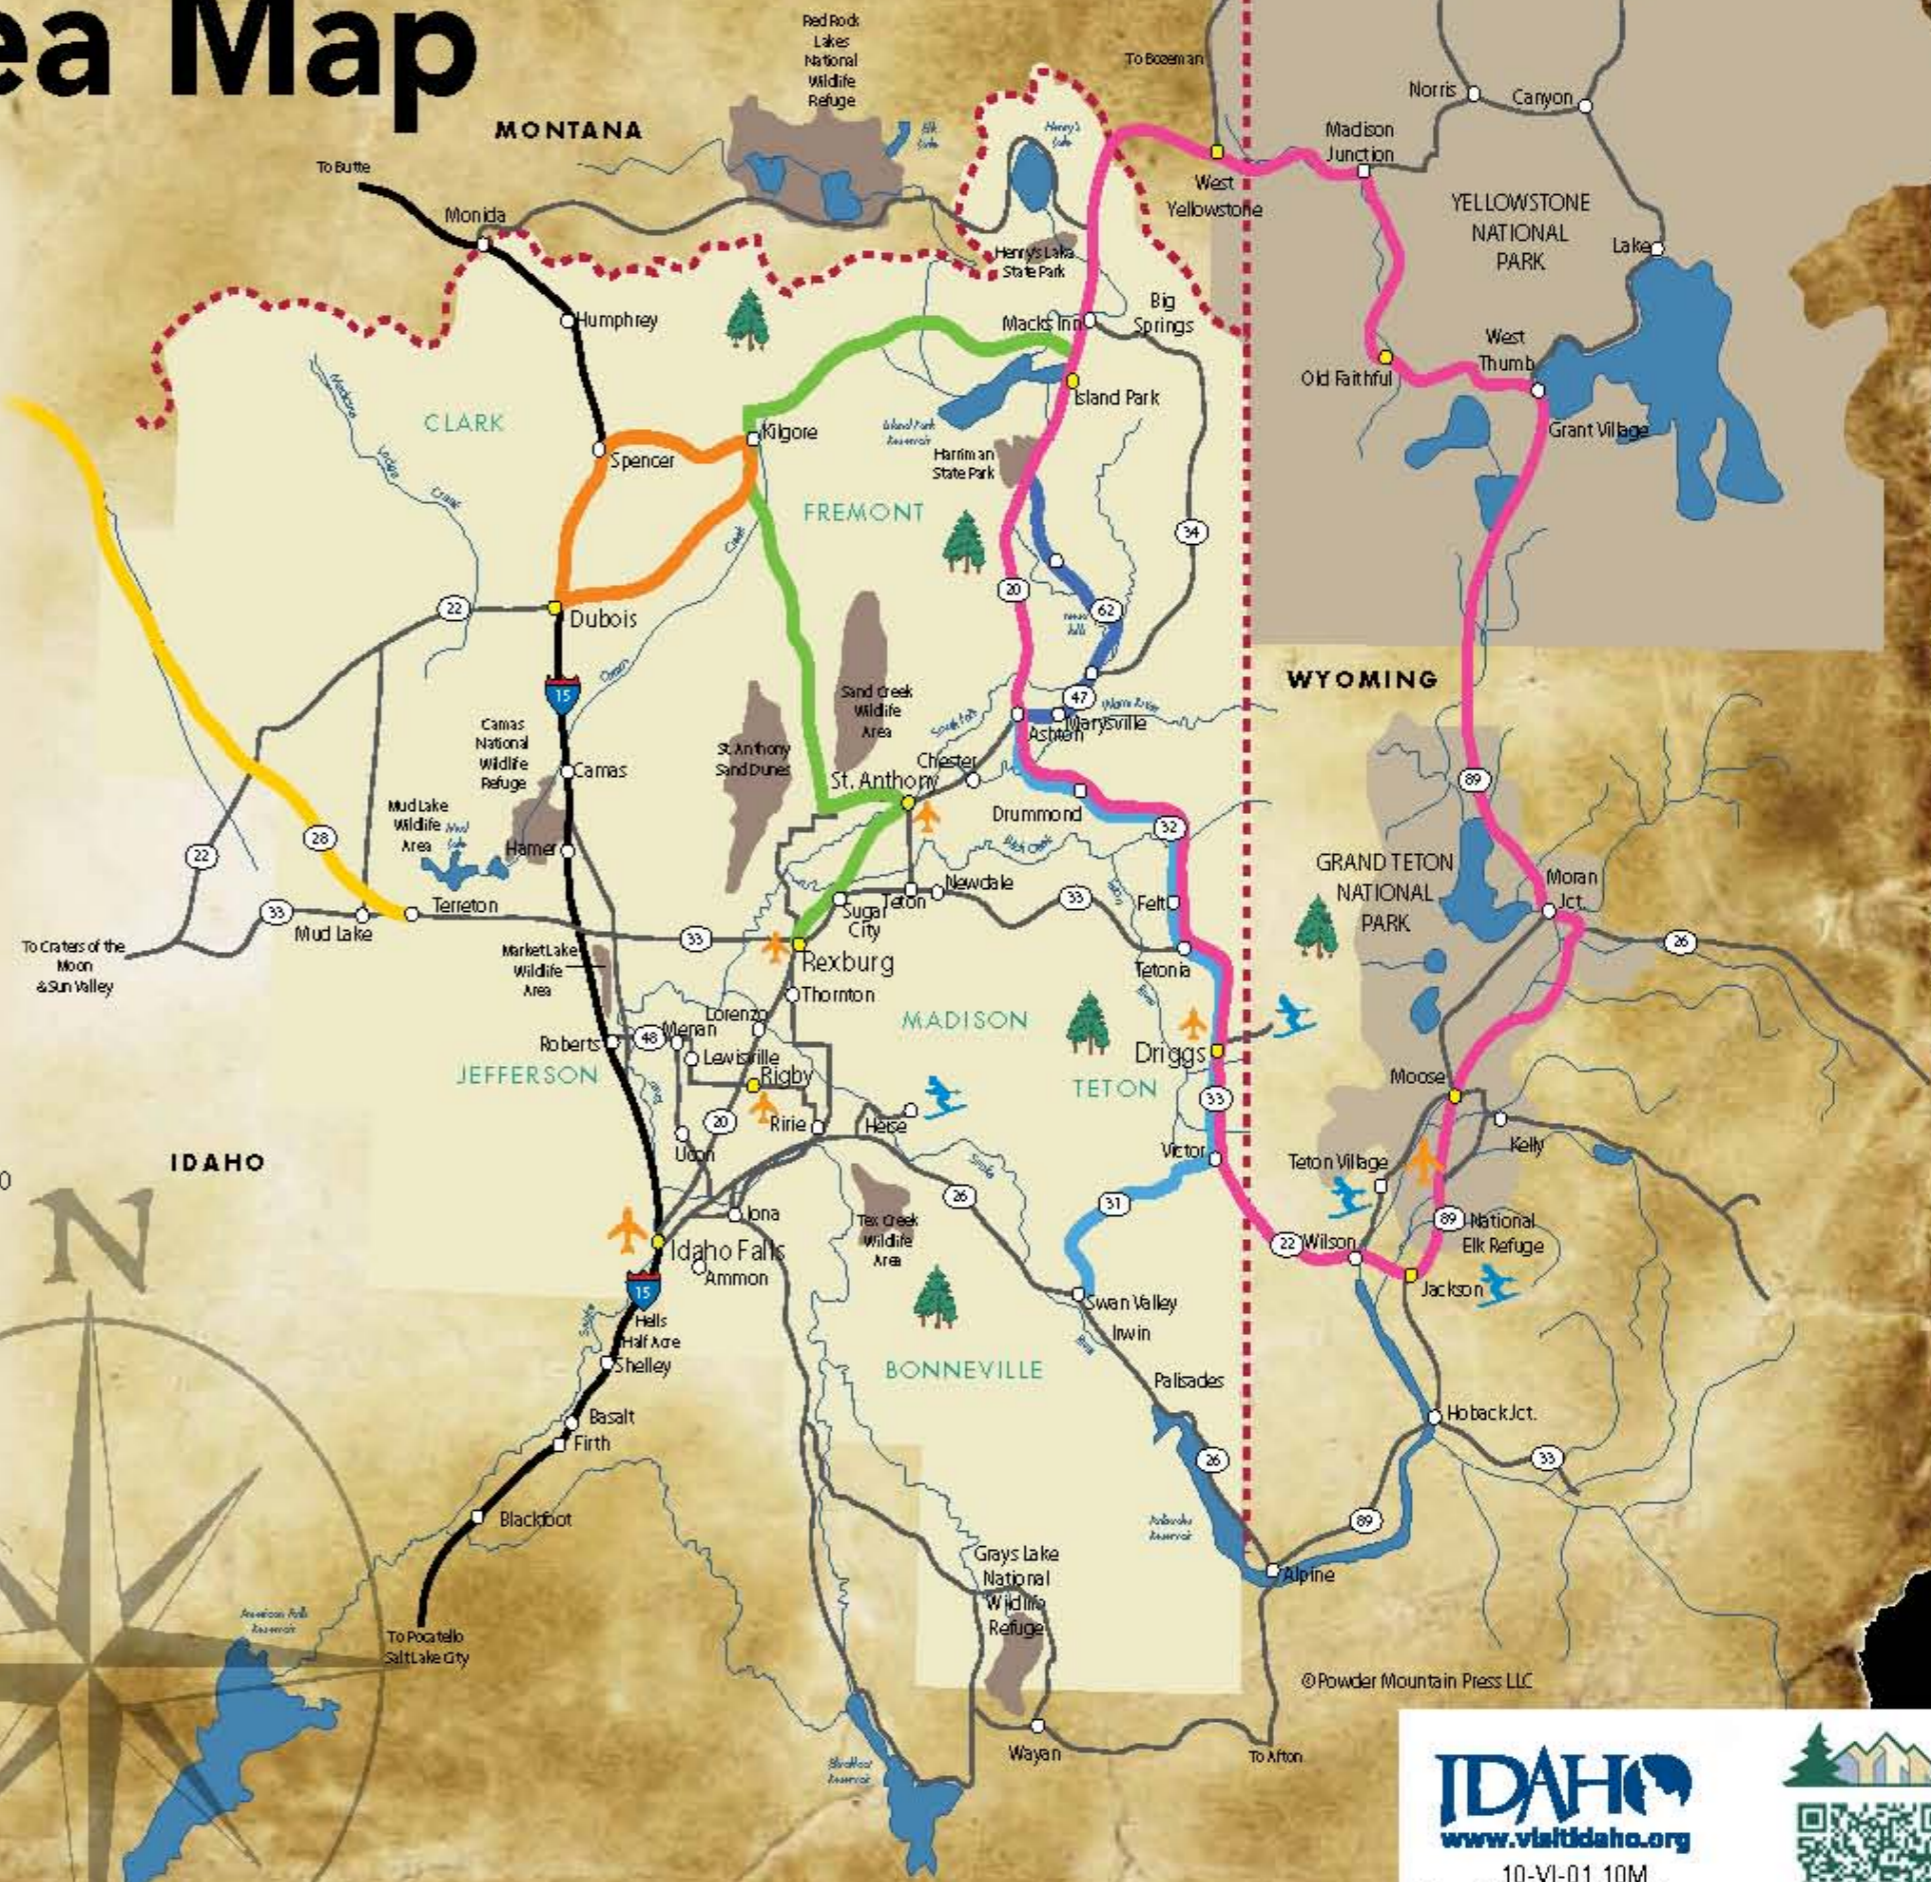

Legend

- Scenic and Historic Byways
- Fort Henry Historic Byway
- Lost Gold Trails Loop
- Mesa Falls Scenic Byway
- Sacajawea Historic Byway
- Teton Scenic Byway
- Yellowstone-Grand Teton Loop
- 🌲 National Forests
- ⛷️ Ski Areas
- ✈️ Airports
- 👤 Visitors Center